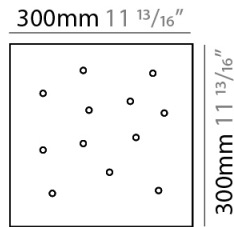

PROJECT	_____
TYPE	_____
SPECIFIER	_____
QUANTITY	_____
DATE	_____

SPILLO 6 ROD SUSPENSION

D42053- _____ - _____
base number   Color   Finish
                         Temperature   Options

1. To build a product code in our configurator select the specify button on the base model # product page
2. To build a manual product code on this datasheet choose from the options listed below in blue font and add the suffix to the base model #

GENERAL
Series: Spillo
Subseries: Spillo 6 Rod
Brand: Icone
Division: Design
Mounting Type: Suspension
Mounting Location: Ceiling
Subcategory: Ambient

PHYSICAL
Shape: Abstract
Height (mm): 1500
Height (in): 59 1/16
Light Distribution: Direct / Indirect
Fixture Finish: WHI / CHR / BGD
Fixture Material: Brass

ELECTRICAL
Lamp Type: LED
Total Output Wattage (W): 47
Dimming: 0-10V Dimming
Driver Included: Yes
Driver Location: Integrated
Driver Type: Constant Current - Universal
Input Voltage (V): 120 - 277
Output Voltage (V): 12
Upon Request: (Included) Integral: Non-dimming / 277Vac / (Not included - see components) Remote: 0-10Vdc dimming

LED
Color Temperature (°K): 2700 / 3000
Nominal Lumen (lm): 3960
CRI: >90 CRI
Lamp Life (hrs): 50000

OPTICAL
RATINGS AND CERTIFICATIONS
Certified By: Certified for North American Standards
IP rating: IP20