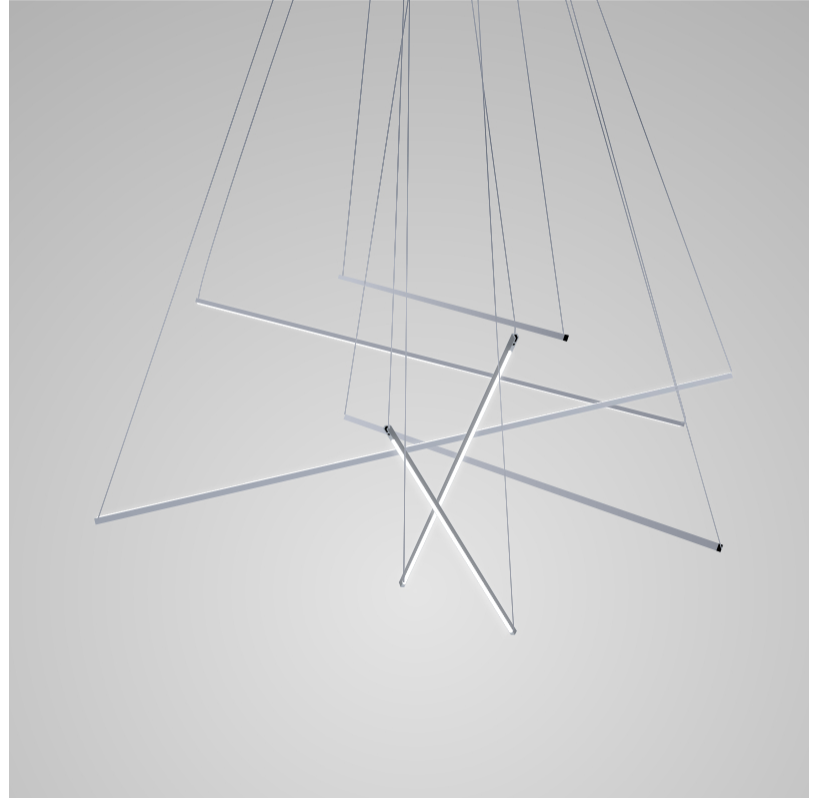

PROJECT	_____
TYPE	_____
SPECIFIER	_____
QUANTITY	_____
DATE	_____

SPILLO 6 ROD SUSPENSION

D42053- _____ - _____
base number   Color   Finish
                         Temperature   Options

1. To build a product code in our configurator select the specify button on the base model # product page
2. To build a manual product code on this datasheet choose from the options listed below in blue font and add the suffix to the base model #

GENERAL
Series: Spillo
Subseries: Spillo 6 Rod
Brand: Icone
Division: Design
Mounting Type: Suspension
Mounting Location: Ceiling
Subcategory: Ambient

PHYSICAL
Shape: Abstract
Height (mm): 1500
Height (in): 59 1/16
Light Distribution: Direct / Indirect
Fixture Finish: WHI / CHR / BGD
Fixture Material: Brass

ELECTRICAL
Lamp Type: LED
Total Output Wattage (W): 47
Dimming: 0-10V Dimming
Driver Included: Yes
Driver Location: Integrated
Driver Type: Constant Current - Universal
Input Voltage (V): 120 - 277
Output Voltage (V): 12
Upon Request: (Included) Integral: Non-dimming / 277Vac / (Not included - see components) Remote: 0-10Vdc dimming

LED
Color Temperature (°K): 2700 / 3000
Nominal Lumen (lm): 3960
CRI: >90 CRI
Lamp Life (hrs): 50000

OPTICAL
RATINGS AND CERTIFICATIONS
Certified By: Certified for North American Standards
IP rating: IP20