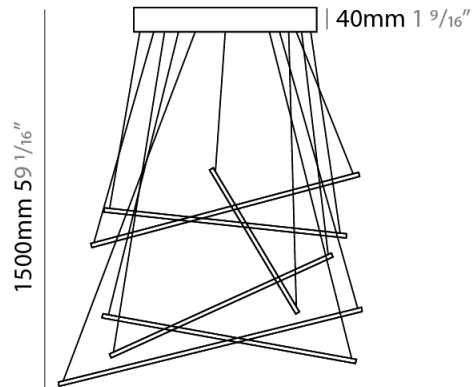

PROJECT	_____
TYPE	_____
SPECIFIER	_____
QUANTITY	_____
DATE	_____

SPILLO 6 ROD SUSPENSION

D42053- _____ - _____
base number   Color   Finish
                         Temperature   Options

1. To build a product code in our configurator select the specify button on the base model # product page
2. To build a manual product code on this datasheet choose from the options listed below in blue font and add the suffix to the base model #

GENERAL
Series: Spillo
Subseries: Spillo 6 Rod
Brand: Icone
Division: Design
Mounting Type: Suspension
Mounting Location: Ceiling
Subcategory: Ambient

PHYSICAL
Shape: Abstract
Height (mm): 1500
Height (in): 59 1/16
Light Distribution: Direct / Indirect
Fixture Finish: WHI / CHR / BGD
Fixture Material: Brass

ELECTRICAL
Lamp Type: LED
Total Output Wattage (W): 47
Dimming: 0-10V Dimming
Driver Included: Yes
Driver Location: Integrated
Driver Type: Constant Current - Universal
Input Voltage (V): 120 - 277
Output Voltage (V): 12
Upon Request: (Included) Integral: Non-dimming / 277Vac / (Not included - see components) Remote: 0-10Vdc dimming

LED
Color Temperature (°K): 2700 / 3000
Nominal Lumen (lm): 3960
CRI: >90 CRI
Lamp Life (hrs): 50000

OPTICAL
RATINGS AND CERTIFICATIONS
Certified By: Certified for North American Standards
IP rating: IP20