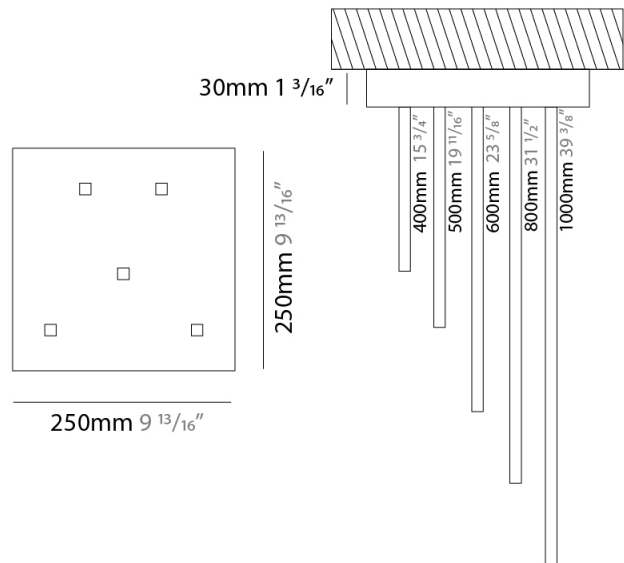

PROJECT	_____
TYPE	_____
SPECIFIER	_____
QUANTITY	_____
DATE	_____

SPILLO 5 ROD SURFACE

D42068- _____ - _____
base number   Color   Finish
                         Temperature   Options

1. To build a product code in our configurator select the specify button on the base model # product page
2. To build a manual product code on this datasheet choose from the options listed below in blue font and add the suffix to the base model #

GENERAL

Series: Spillo
Subseries: Spillo 5 Rod
Brand: Icone
Division: Design
Mounting Type: Surface
Mounting Location: Ceiling
Subcategory: Ambient

PHYSICAL

Shape: Abstract
Height (mm): 1030
Height (in): 40 ⁹/₁₆
Light Distribution: Direct / Indirect
Fixture Finish: WHI / BLK / CHR / BGD
Fixture Material: Brass

ELECTRICAL

Lamp Type: LED
Total Output Wattage (W): 45.72
Dimming: 0-10V Dimming
Driver Included: Yes
Driver Location: Integrated
Driver Type: Constant Voltage - 120-277Vac Non-dimming
Driver Class: Class 2
Input Voltage (V): 120 - 277
Output Voltage (V): 12
Upon Request: (Not included, see components) Remote: 0-10Vdc dimming / (Included) Integral: Non-dimming / 277Vac

LED

Color Temperature (°K): 2700 / 3000
Nominal Lumen (lm): 3850
CRI: >90 CRI
Lamp Life (hrs): 50000

OPTICAL

RATINGS AND CERTIFICATIONS

Certified By: Certified for North American Standards
IP rating: IP20